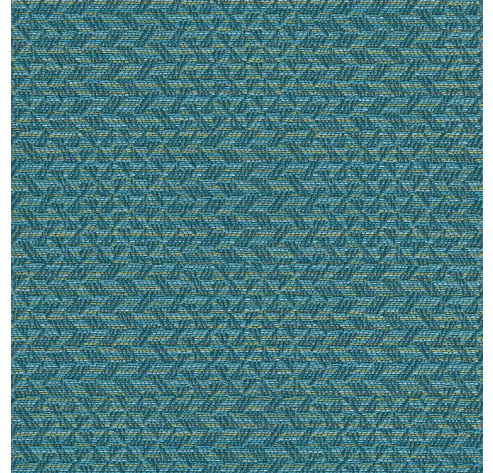

INTEGRA
FABRICS

Pattern: Guthrie Color: Aqua

Description	Crypton® Green: Crypton offers permanent stain, moisture, mildew, bacteria and odor-resistant protection by encapsulating each fiber while utilizing Green chemistry with ultra-low emissions. Crypton Green treated fabrics inhibit the growth of molds like Aspergillus niger and bacteria like Staphylococcus aureus. It also surpasses Greenguard's Indoor Air Quality and complies with BIFMA X7 emissions requirements and contributes to points for LEED-CI
Fabric Type	Healthcare
Width	Narrow
Width Inches	54"
Weight	15.5 oz per yard
Status	Inline
Content	63% Post-Consumer recycled polyester/ 37% Antimony-free polyester
Abrasion	100,000
Flammability	Cal 117, UFAC Class 1, NFPA 260
Backing	Crypton Moisture Barrier
Stain Treatment	Crypton Finish
Repeat	2.7" H x 5.5" V
Pattern Direction	Up The Roll
Order Requirements	1 Yard
Bolt Size	55 Yards
Maintenance	W
Additional Colors	No
FOB	SC
Country of Origin	USA