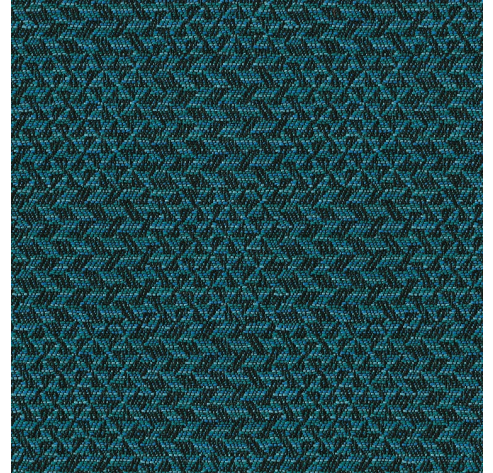

**INTEGRA**  
FABRICS

---

Pattern: Guthrie Color: Ocean

Description	Crypton® Green: Crypton offers permanent stain, moisture, mildew, bacteria and odor-resistant protection by encapsulating each fiber while utilizing Green chemistry with ultra-low emissions. Crypton Green treated fabrics inhibit the growth of molds like Aspergillus niger and bacteria like Staphylococcus aureus. It also surpasses Greenguard's Indoor Air Quality and complies with BIFMA X7 emissions requirements and contributes to points for LEED-CI
Fabric Type	Healthcare
Width	Narrow
Width Inches	54"
Weight	15.5 oz per yard
Status	Inline
Content	63% Post-consumer recycled polyester/ 37% Antimony-free polyester
Abrasion	100,000
Flammability	Cal 117, UFAC Class 1, NFPA 260
Backing	Crypton Moisture Barrier
Stain Treatment	Crypton Finish
Repeat	2.7" H x 5.5" V
Pattern Direction	Up The Roll
Order Requirements	1 Yard
Bolt Size	55 Yards
Maintenance	W
Additional Colors	No
FOB	SC
Country of Origin	USA