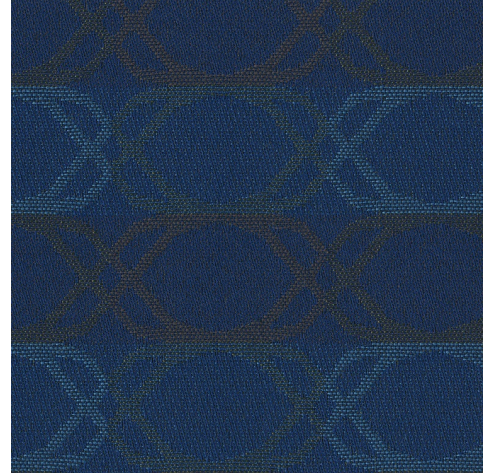

INTEGRA
FABRICS

Pattern: Amara Color: Midnight

Description	Crypton® Green: Crypton offers permanent stain, moisture, mildew, bacteria and odor-resistant protection by encapsulating each fiber while utilizing Green chemistry with ultra-low emissions. Crypton Green treated fabrics inhibit the growth of molds like Aspergillus niger and bacteria like Staphylococcus aureus. It also surpasses Greenguard's Indoor Air Quality and complies with BIFMA X7 emissions requirements and contributes to points for LEED-CI.
Fabric Type	Healthcare
Width	Narrow
Width Inches	54"
Weight	14.1 oz per yard
Status	Inline
Content	62% Post-consumer recycled polyester/ 38% Antimony-free polyester
Abrasion	100,000
Flammability	Cal 117, UFAC Class 1, NFPA 260
Backing	Crypton Moisture Barrier
Stain Treatment	Crypton Finish
Repeat	4.5" H x 2.7" V
Pattern Direction	Up The Roll
Order Requirements	1 Yard
Bolt Size	55 yards
Maintenance	W
Additional Colors	No
FOB	SC
Country of Origin	USA